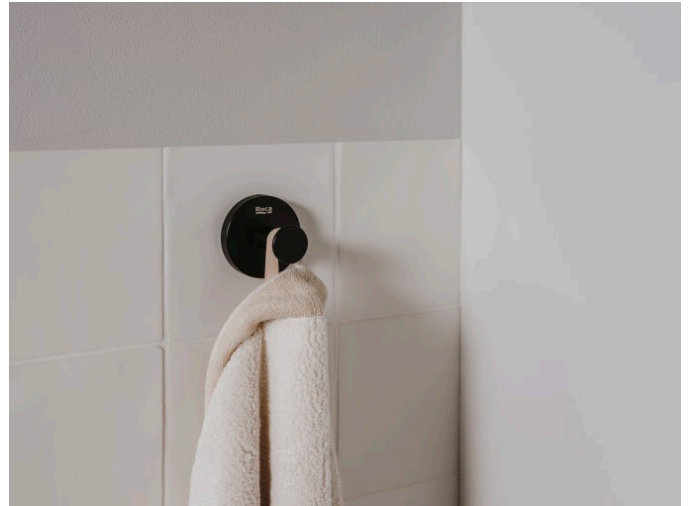

HOTELS

Round - Robe hook

DIMENSIONS

Length 56 mm
 Width 48 mm
 Height 56 mm

COLOURS AND FINISHES

TECHNICAL DRAWINGS

FEATURES

Robe hook.

Finish: Chrome

Fixing kit: Included

Installation options: Only with screws

Installation type: Wall-mounted

Material: Metal

Maximum weight supported (Kg): 10

Hotels

An alliance between simplicity, style and functionality. This collection has been designed to adapt to any space and requirement. Inspired by minimalist forms, it is characterised by its great versatility. It is a solution thought of for both small and large design projects, whether public or private.