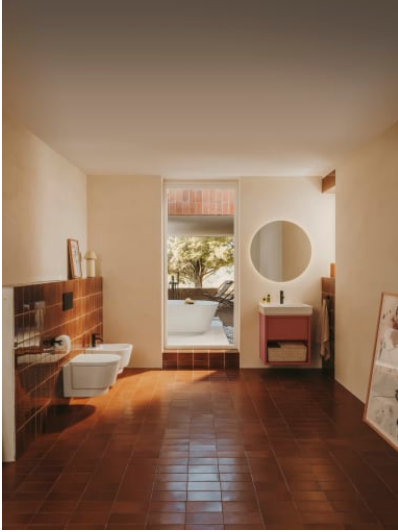

HOTELS

Round - Robe hook

DIMENSIONS

Length 56 mm
 Width 48 mm
 Height 56 mm

COLOURS AND FINISHES

TECHNICAL DRAWINGS

FEATURES

Robe hook.

Finish: Chrome

Fixing kit: Included

Installation options: Only with screws

Installation type: Wall-mounted

Material: Metal

Maximum weight supported (Kg): 10

Hotels

An alliance between simplicity, style and functionality. This collection has been designed to adapt to any space and requirement. Inspired by minimalist forms, it is characterised by its great versatility. It is a solution thought of for both small and large design projects, whether public or private.