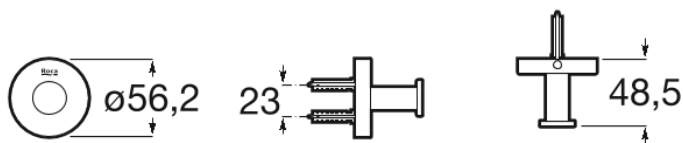

HOTELS

Round - Robe hook

DIMENSIONS

Length 56 mm
 Width 48 mm
 Height 56 mm

COLOURS AND FINISHES

TECHNICAL DRAWINGS

FEATURES

Robe hook.

Finish: Chrome

Fixing kit: Included

Installation options: Only with screws

Installation type: Wall-mounted

Material: Metal

Maximum weight supported (Kg): 10

Hotels

An alliance between simplicity, style and functionality. This collection has been designed to adapt to any space and requirement. Inspired by minimalist forms, it is characterised by its great versatility. It is a solution thought of for both small and large design projects, whether public or private.