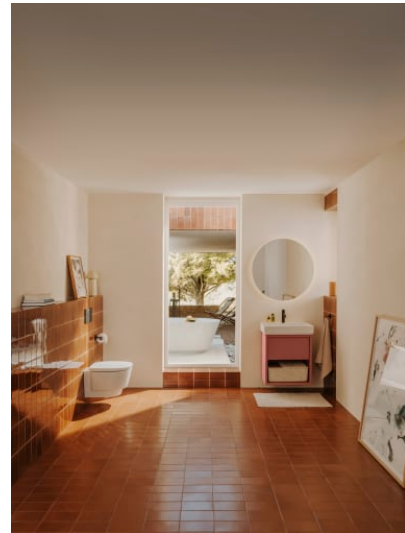

Finish: Chrome

Fixing kit: Included

Installation options: Only with screws

Installation type: Wall-mounted

Material: Metal

Maximum weight supported (Kg): 10

Hotels

An alliance between simplicity, style and functionality. This collection has been designed to adapt to any space and requirement. Inspired by minimalist forms, it is characterised by its great versatility. It is a solution thought of for both small and large design projects, whether public or private.